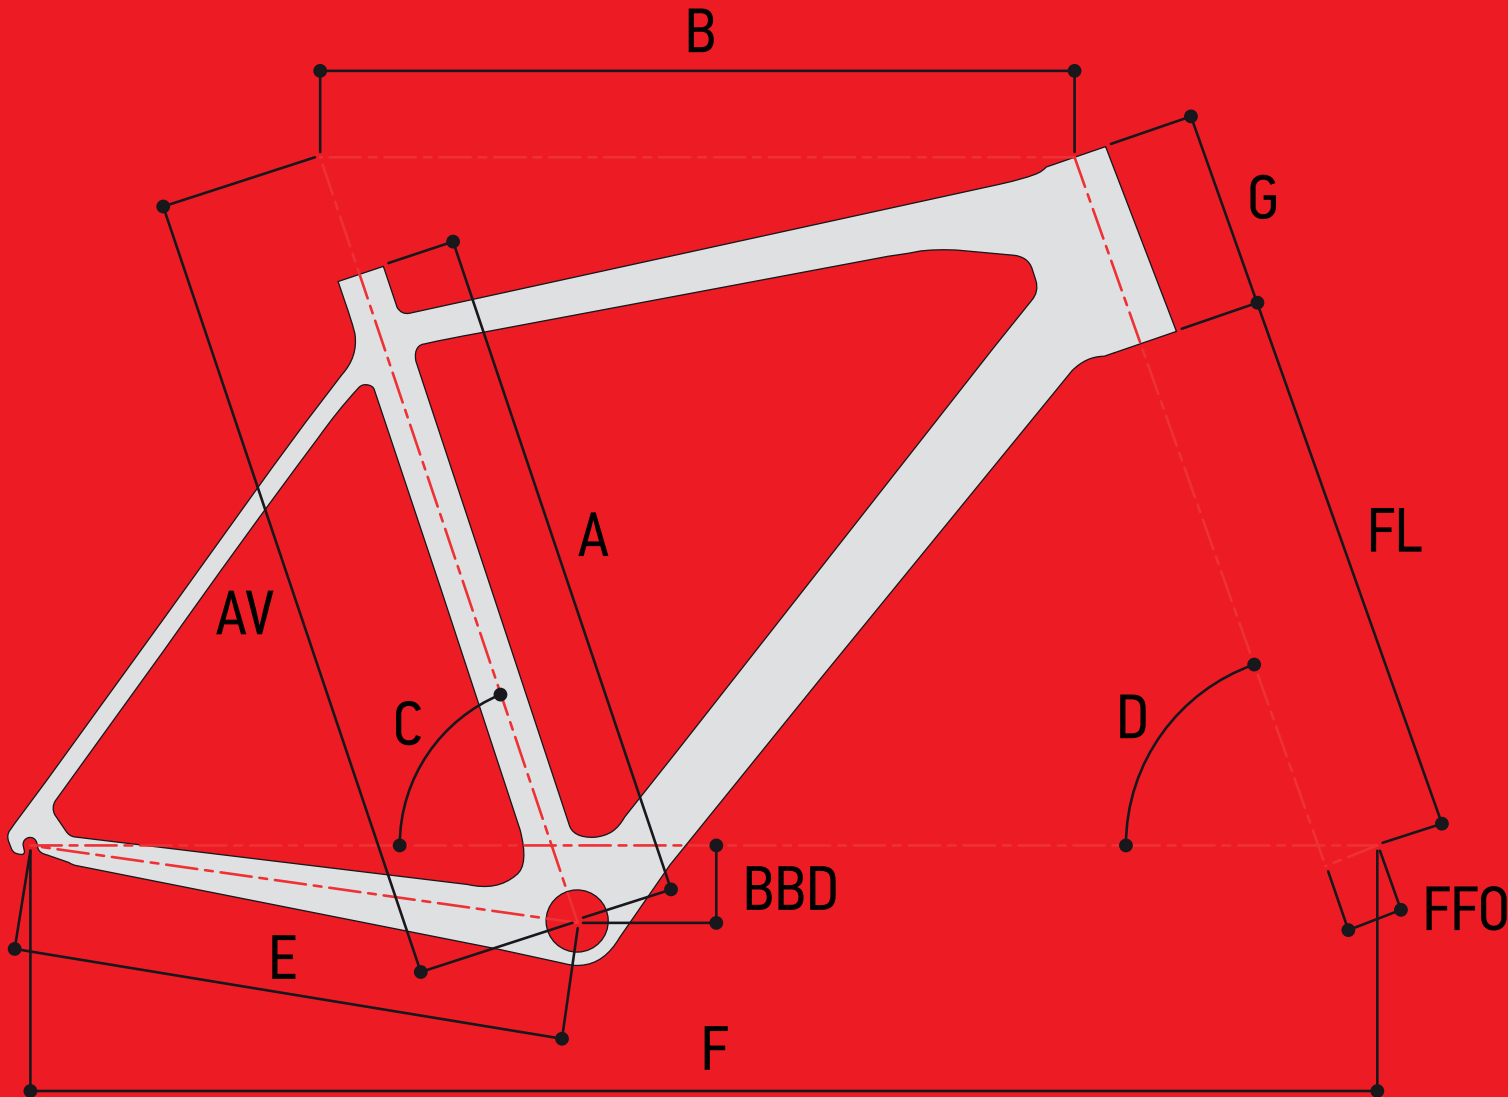

THE SEVENTEEN ISSUE

MTB RACE TEAM XF

TEAM XF 29 ISSUE DI2/TEAM XF 29 ISSUE/TEAM XF 29 ELITE

FRAME SIZE		15.5"(S)	17.5"(M)	19.0"(L)	21.0"(XL)
SEAT TUBE LENGTH (mm)	A	393	431	482	533
EFFECTIVE TOP TUBE LENGTH (mm)	B	584	602	626	640
SEAT TUBE ANGLE	C	74.2°	74.2°	74.2°	74.2°
HEAD TUBE ANGLE	D	70.5°	71°	71°	71.5°
CHAINSTAY LENGTH (mm)	E	430	430	430	430
HEAD TUBE LENGTH (mm)	G	100	110	120	130
WHEELBASE (mm)	F				
BB DROP (mm)	BBd	40	40	40	40
BB SHELL SIZE	BB	Press Fit 92mm			
HEAD TUBE SIZE	HS	BC 1-1/8"x1.5" / FSA NO.57/ACB; Orbit ZS			
SEAT POST DIAMETER (mm)	SP	31.6	31.6	31.6	31.6
SEAT CLAMP DIAMETER (mm)	SC	34.9	34.9	34.9	34.9
FRONT DERAILLEUR DIAMETER (mm)	FD	Diect mount E-type / Side Swing			
REAR SHOCK LENGTH (mm)	RS	165	165	165	165
REAR SHOCK TRAVEL (mm)	RST	38	38	38	38
REAR SHOCK HARDWARE		Body HW - 14.1mm *8mm; - Shaft HW - 25.4*8			
HANDLEBAR WIDTH (mm)		685	700	700	700
STEM LENGTH (mm)		60	80	90	100
CRANK LENGTH (mm)		170	175	175	175
SEATPOST LENGTH (mm)		400	400	400	400