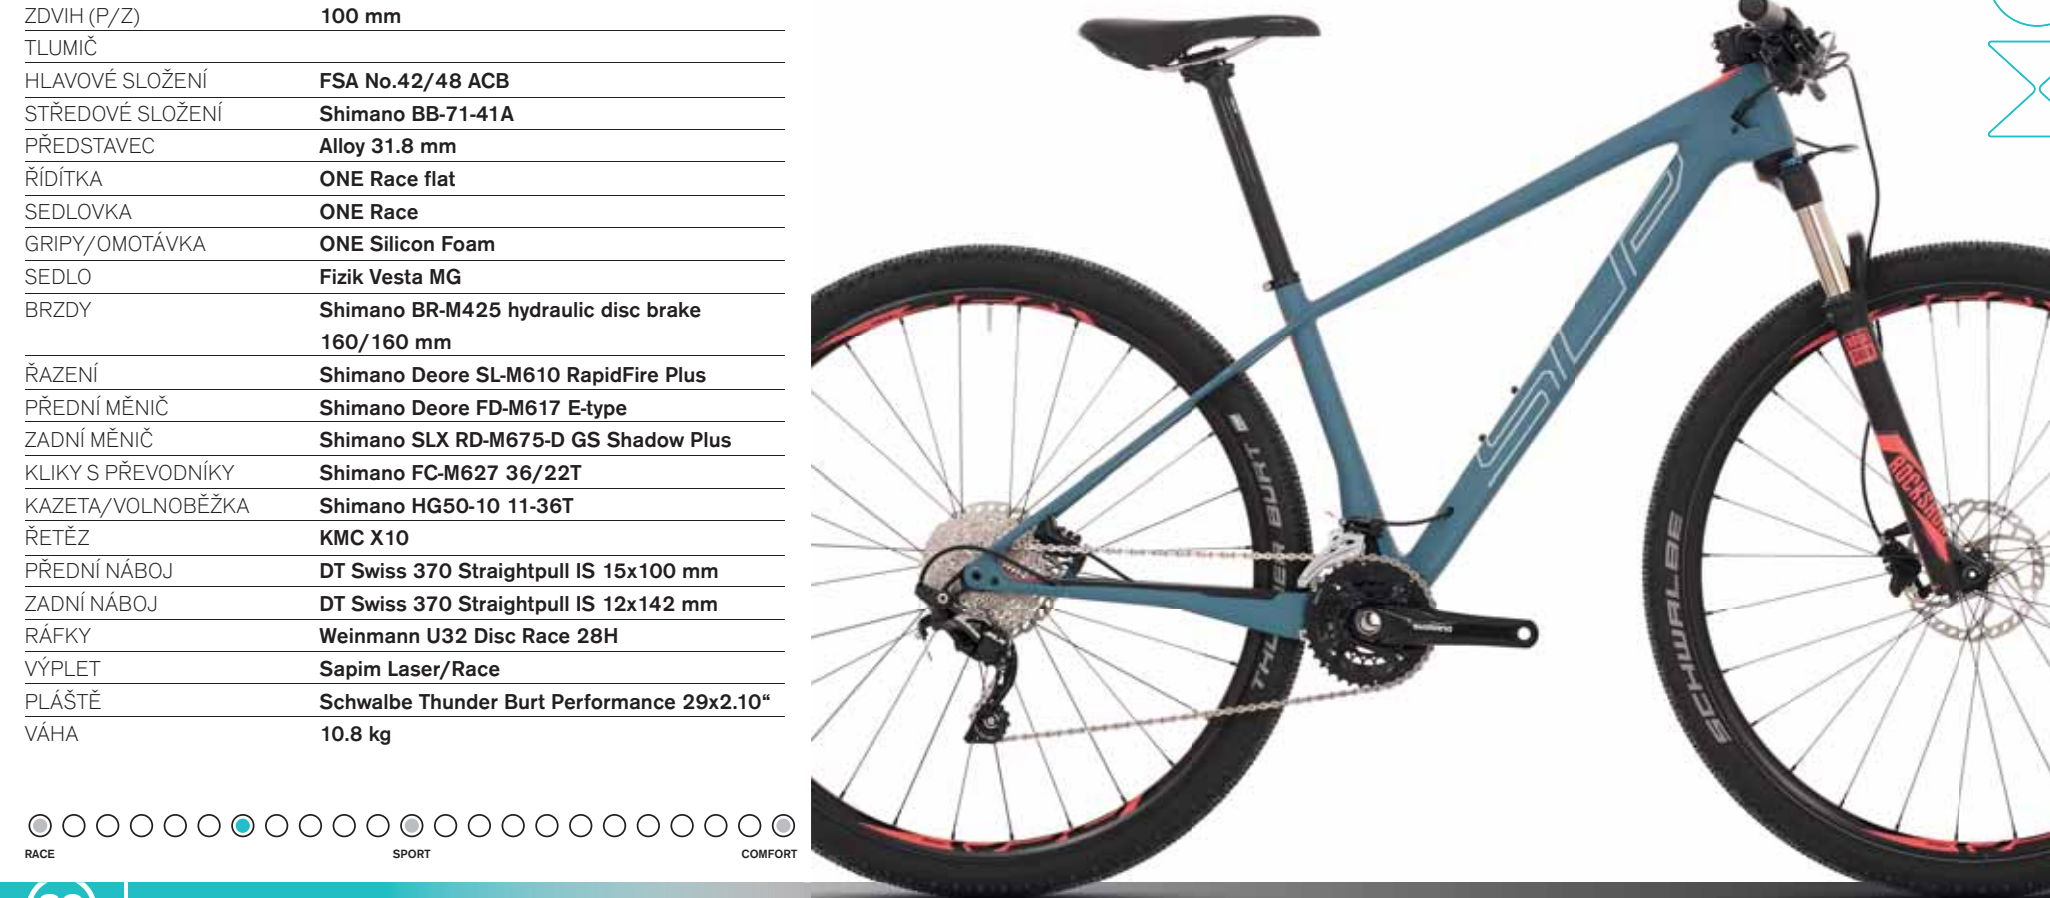

MODO XP 929

Matte Steel Blue/Steel Grey/Coral Red

POČET RYCHLOSTÍ	2x10
VELIKOSTI	15.5"(S), 17.5"(M)
RÁM	Carbon MTB Race BF-MB03
VIDLICE	Rock Shox Recon Silver TK Tapered, 15 mm, remote LO
PRUŽENÍ/TLUMENÍ	Solo Air/Motion Control + PopLoc remote LO
ZDVIH (P/Z)	100 mm
TLUMIČ	
HLAVOVÉ SLOŽENÍ	FSA No.42/48 ACB
STŘEDOVÉ SLOŽENÍ	Shimano BB-71-41A
PŘEDSTAVEC	Alloy 31.8 mm
ŘÍDÍTKA	ONE Race flat
SEDLOVKA	ONE Race
GRIPY/OMOTÁVKA	ONE Silicon Foam
SEDLO	Fizik Vesta MG
BRZDY	Shimano BR-M425 hydraulic disc brake 160/160 mm
ŘAZENÍ	Shimano Deore SL-M610 RapidFire Plus
PŘEDNÍ MĚNIČ	Shimano Deore FD-M617 E-type
ZADNÍ MĚNIČ	Shimano SLX RD-M675-D GS Shadow Plus
KLIKY S PŘEVODNÍKY	Shimano FC-M627 36/22T
KAZETA/VOLNOBĚŽKA	Shimano HG50-10 11-36T
ŘETĚZ	KMC X10
PŘEDNÍ NÁBOJ	DT Swiss 370 Straightpull IS 15x100 mm
ZADNÍ NÁBOJ	DT Swiss 370 Straightpull IS 12x142 mm
RÁFKY	Weinmann U32 Disc Race 28H
VÝPLET	Sapim Laser/Race
PLÁŠTĚ	Schwalbe Thunder Burt Performance 29x2.10"
VÁHA	10.8 kg