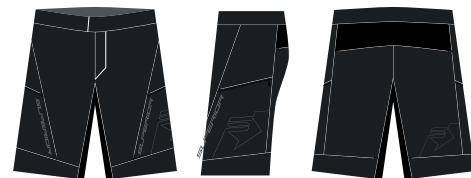

LOGO T-SHIRT
Red, Men's, 100 % Cotton, 185 g/m²

WAFER USB CARD
4 Gb, 85,5 mm x 54 mm

VÝROBKY SUPERIOR

VÝROBKY SUPERIOR

CYCLING HOBBY JERSEY
Elastic and Comfortable, Black

CYCLING HOBBY JERSEY
Elastic and Comfortable, Red