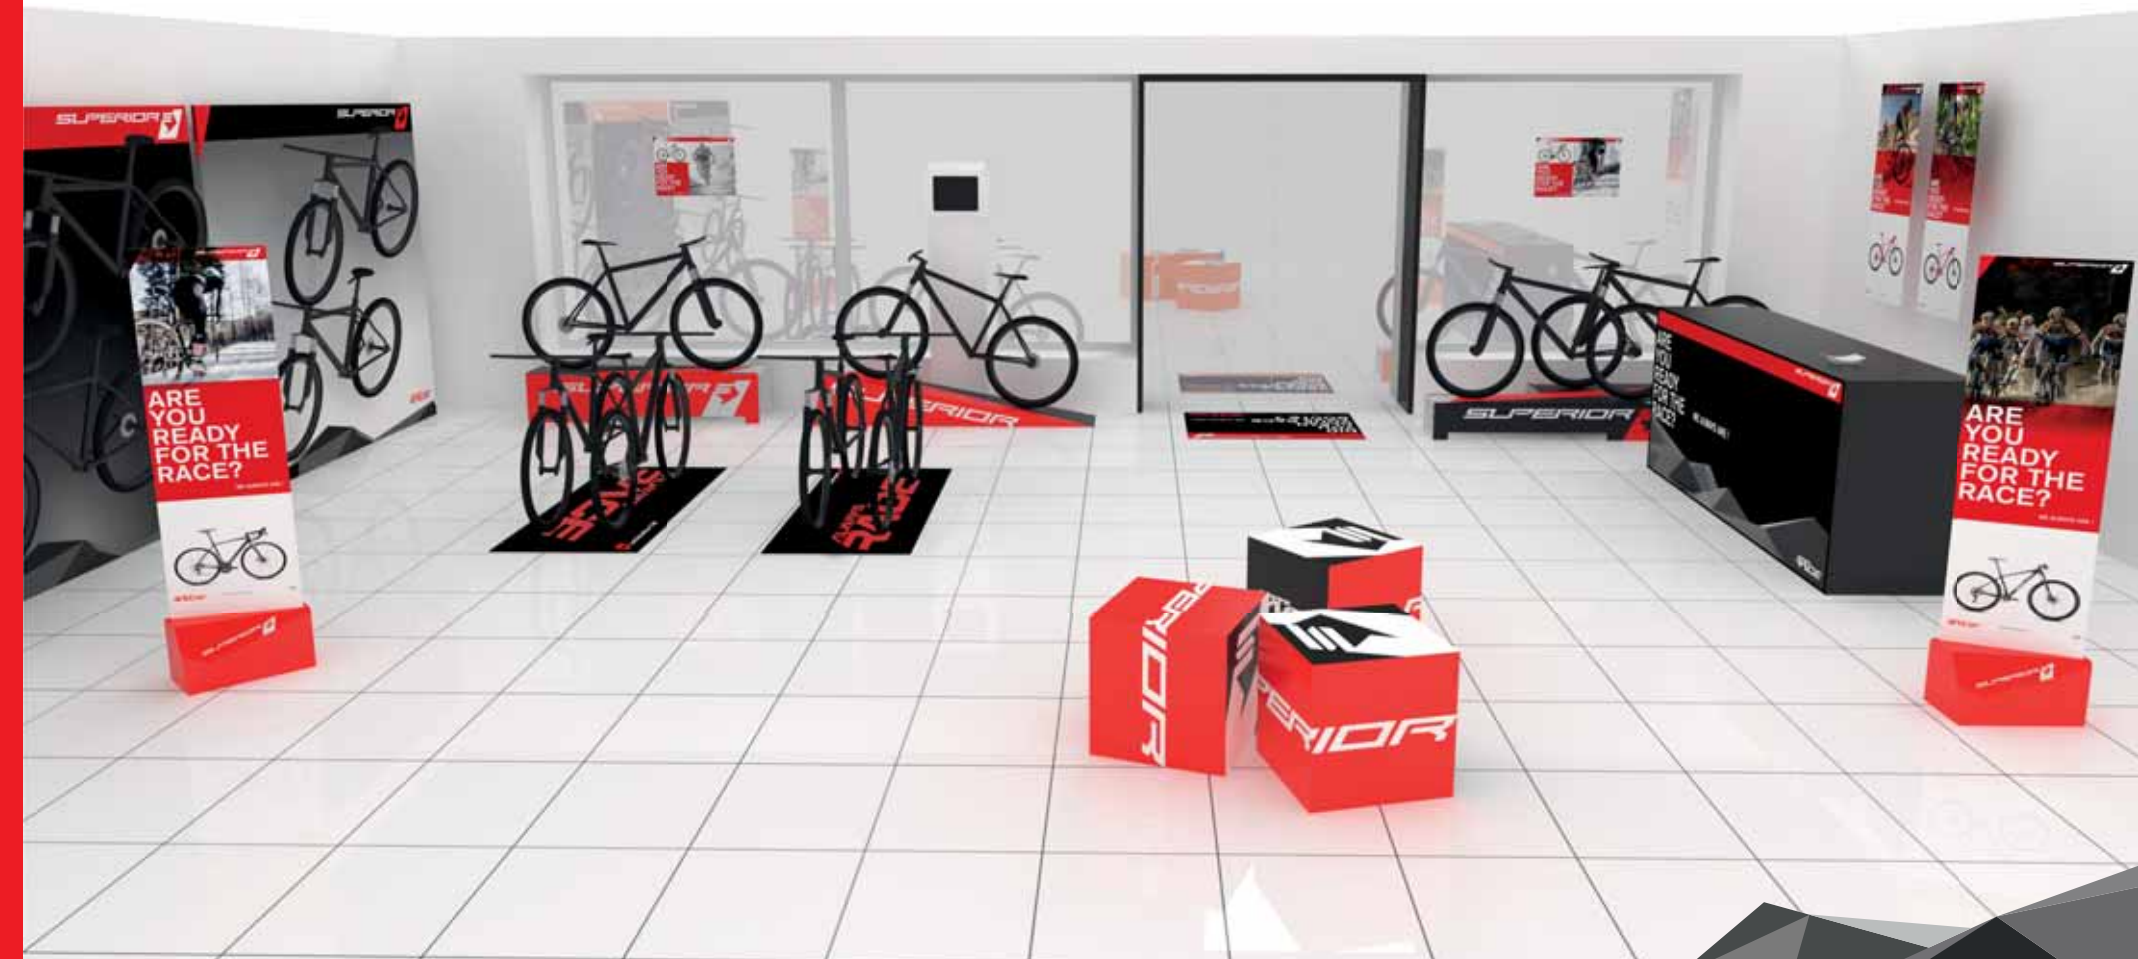

PODPORA PRODEJE

SUPERIOR

SET PRO PODPORU PRODEJE 2017

SUPERIOR

THE SEVENTEEN ISSUE

ALWAYS
RACE