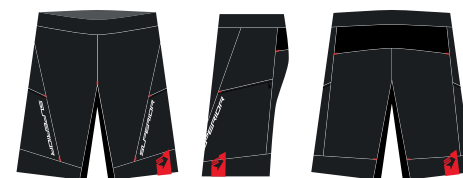

MTB BAGGY SHORTS
Micro Fabric & Neoprene, Black / White / Red