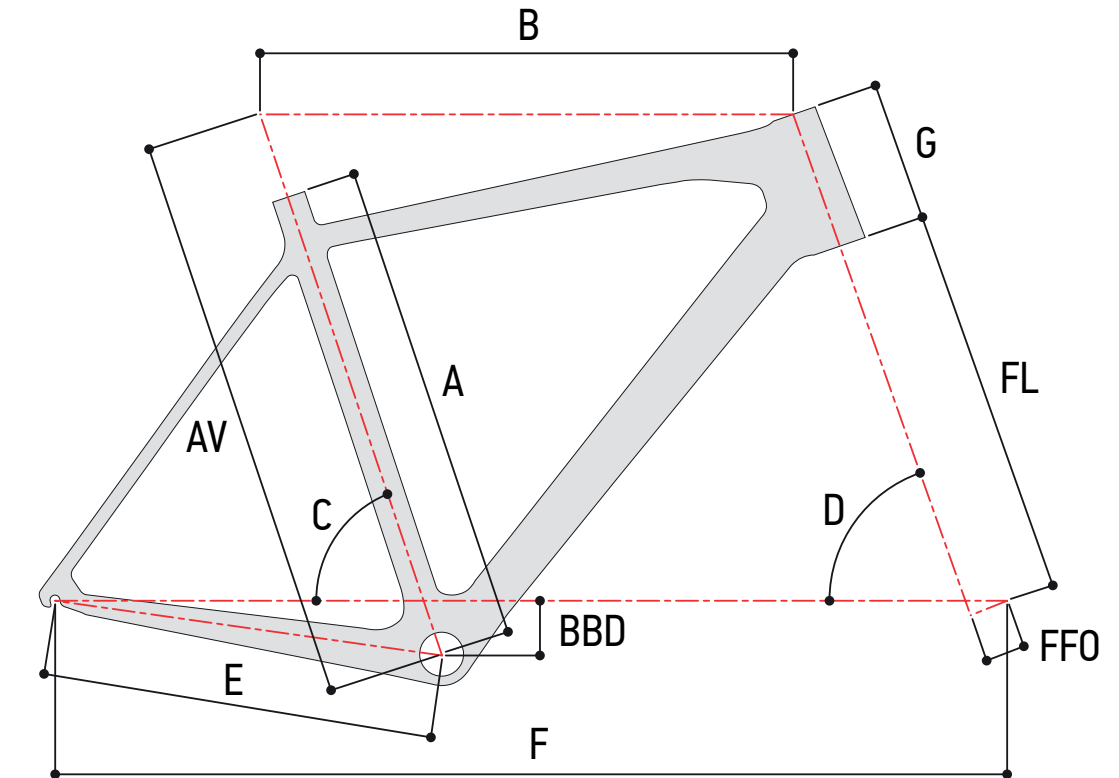

F.L.Y.

MODEL		F.L.Y. 26	F.L.Y. 24	F.L.Y. 20
FRAME SIZE		12.0"	11.0"	9.0"
SEAT TUBE LENGTH (mm)	A	305	280	230
EFFECTIVE TOP TUBE LENGTH (mm)	B	550	460	460
SEAT TUBE ANGLE	C	74°	71°	71°
HEAD TUBE ANGLE	D	71°	71°	71°
CHAINSTAY LENGTH (mm)	E	425	350	320
HEAD TUBE LENGTH (mm)	G	110	40	38
FORK length (mm)	FL	380	410	345
FRONT FORK OFF SET (mm)	FFO	40	100	100
WHEELBASE (mm)	F	1030	984	853
BB DEPTH (mm)	BBd	40	25	0
BB SHELL SIZE	BB	BC 1.37"x24TPI / 68 mm		
HEAD TUBE SIZE	HS	BC 1-1/8" ID34.0/OD41 mm		
SEAT POST DIAMETER (mm)	SP	27.2	27.2	27.2
SEAT CLAMP DIAMETER (mm)	SC	31.8	31.8	31.8
FRONT DERAILLEUR DIAMETER (mm)	FD			
HANDLEBAR WIDTH (mm)		580	540	500
STEM LENGTH (mm)		60	60	60
CRANK LENGTH (mm)		160	140	127
SEATPOST LENGTH (mm)		350	300	230

MODO MTB SPORT

MODO XC 887/MODO XC 877/
MODO XC 857/MODO XC 847

FRAME SIZE		14.0"(XS)	16.0"(S)
SEAT TUBE LENGTH (mm)	A	355	406
EFFECTIVE TOP TUBE LENGTH (mm)	B	550	570
SEAT TUBE ANGLE	C	74°	73.5°
HEAD TUBE ANGLE	D	70°	70.5°
CHAINSTAY LENGTH (mm)	E	434	434
HEAD TUBE LENGTH (mm)	G	430	430
WHEELBASE (mm)	F	110	120
BB DROP (mm)	BBd	40	40
BB SHELL SIZE	BB	BC 1.37"x24TPI / 73 mm	
HEAD TUBE SIZE	HS	XC 887/877:BC 1-1/8" *1.5" / FSA NO.57E, XC 857/847: IHS 1-1/8"	
SEAT POST DIAMETER (mm)	SP	31.6	31.6
SEAT CLAMP DIAMETER (mm)	SC	34.9	34.9
FRONT DERAILLEUR DIAMETER (mm)	FD	34.9	34.9
HANDLEBAR WIDTH (mm)		680	680
STEM LENGTH (mm)		70	70
CRANK LENGTH (mm)		170	170
SEATPOST LENGTH (mm)		350	350