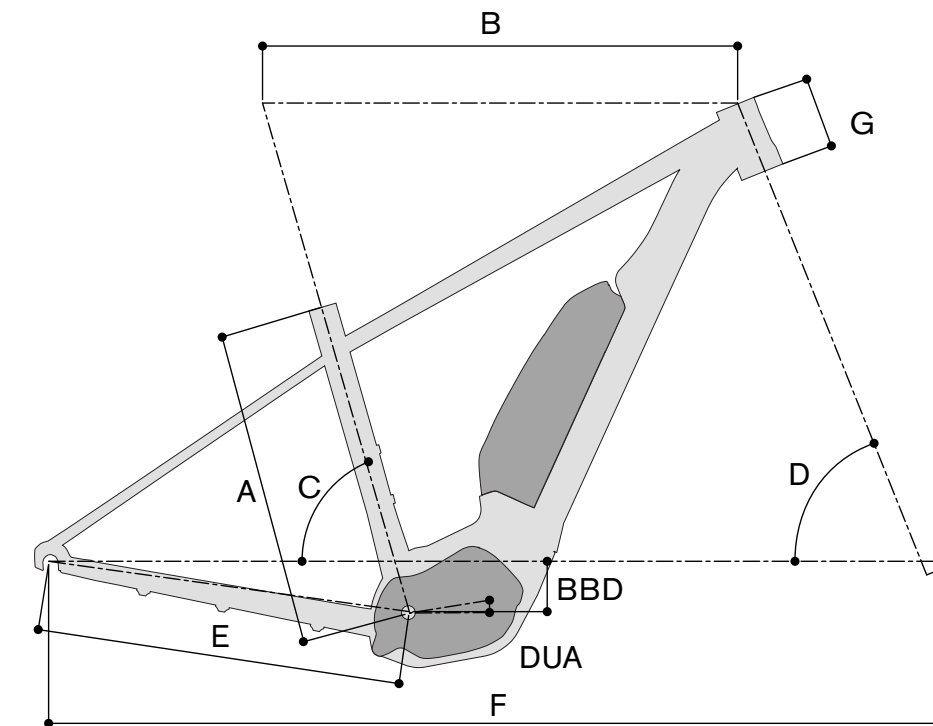

READY FOR THE RACE

SALES PROMOTION

SALES PROMOTION SET 2018

SALES PROMOTION IN-STORE

ALWAYS RACE

18 ISSUE

SALESWALL
Printing, 2 200 x 2 500 mm

POP HANGING PANEL
Alu Plate, Double-Sided Printing, 594 x 420 mm