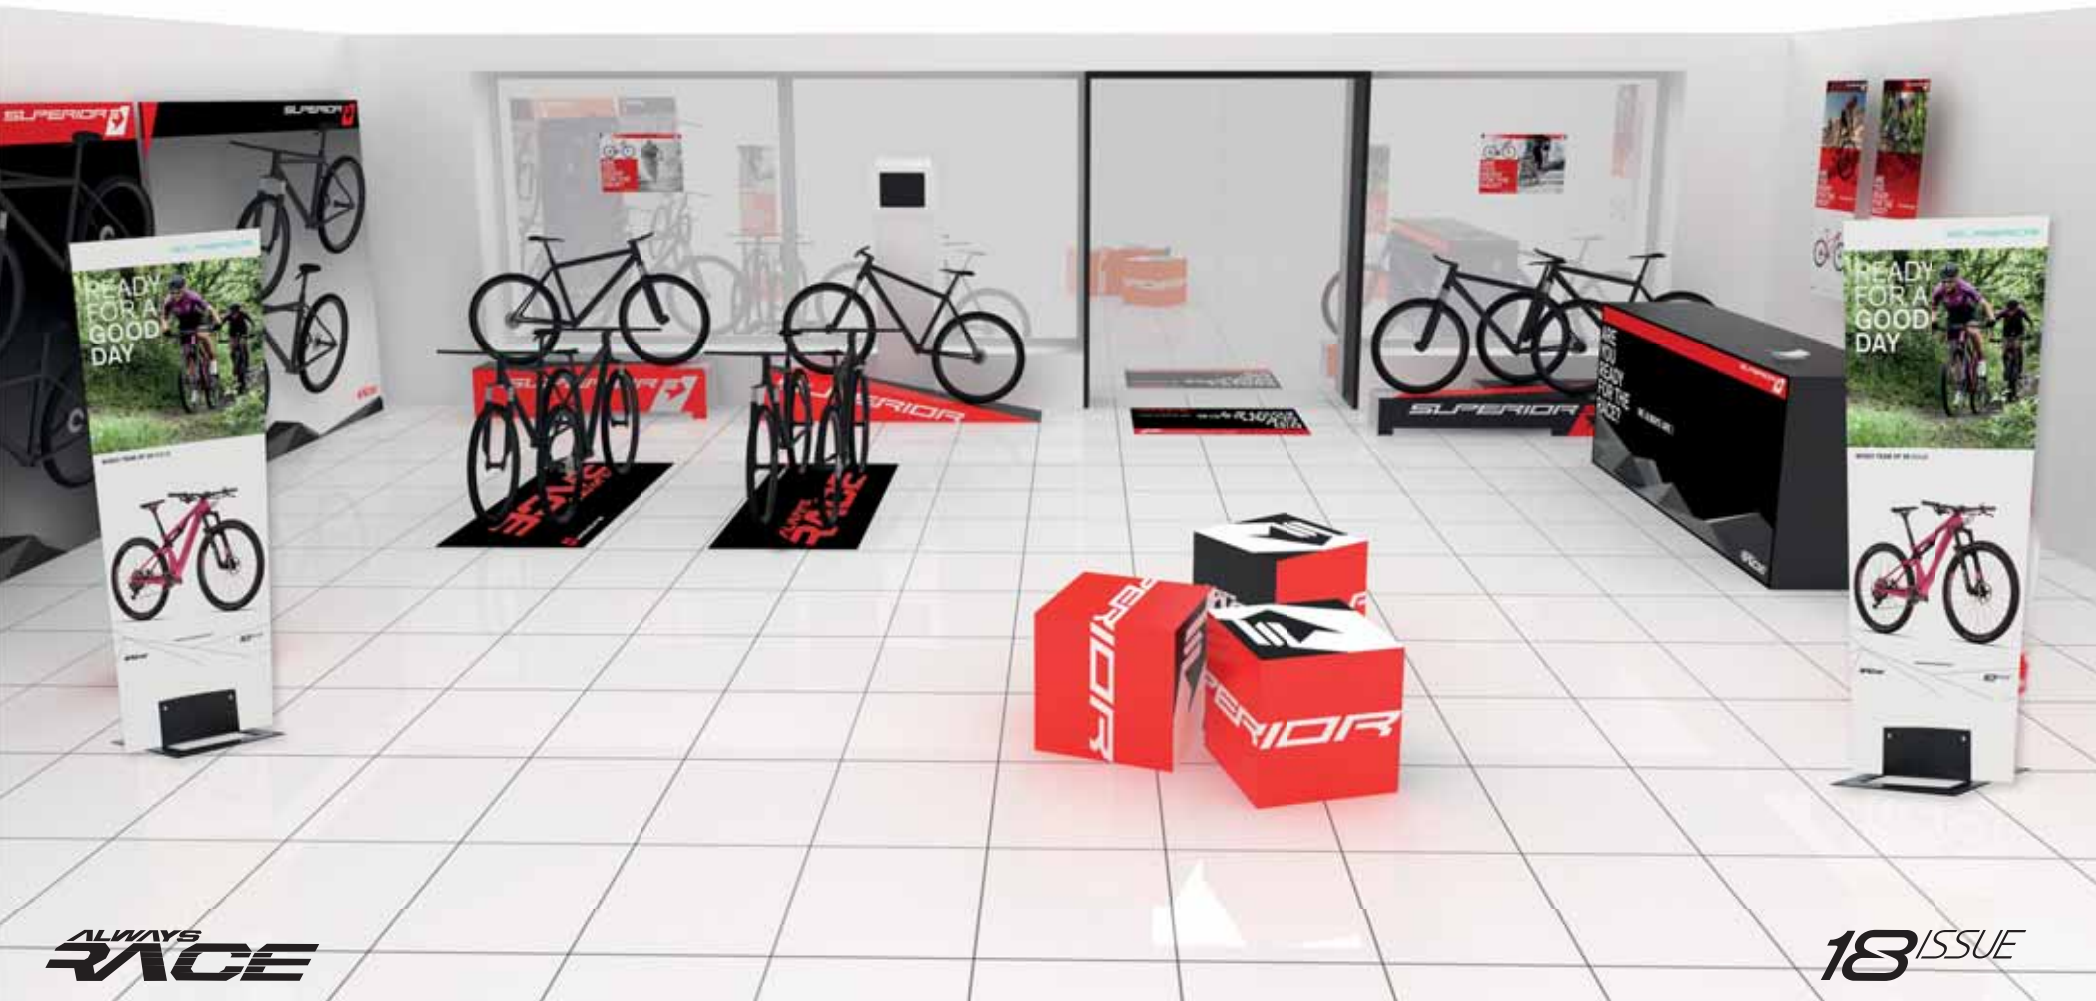

SALES PROMOTION SET 2018

SALES PROMOTION IN-STORE

SALESWALL
Printing, 2 200 x 2 500 mm