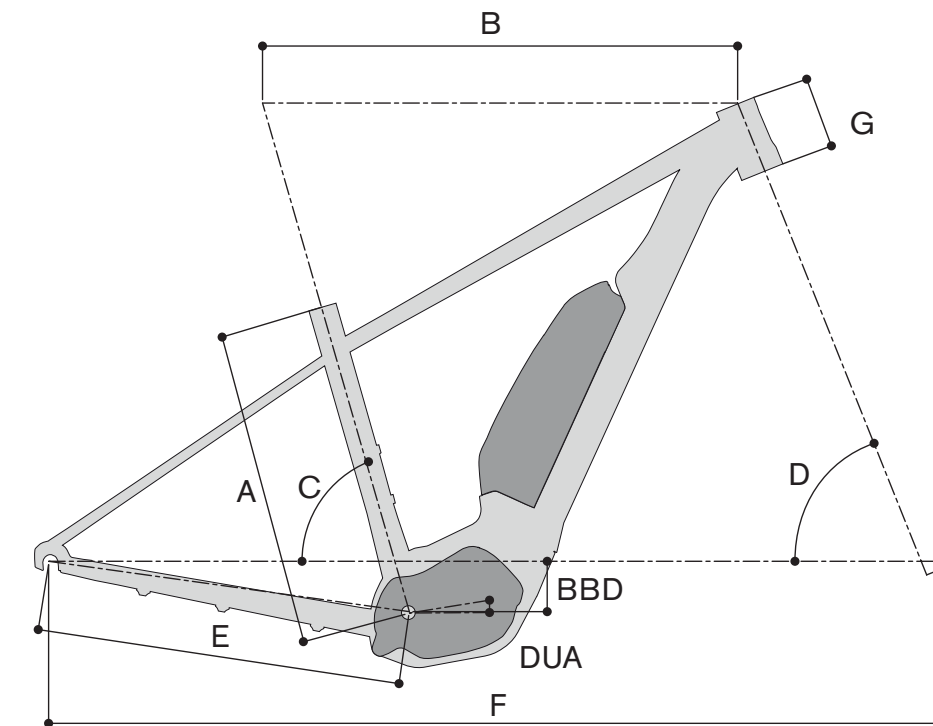

READY FOR THE RACE

SALES PROMOTION

SALES PROMOTION SET 2018

SALES PROMOTION IN-STORE

SALESWALL
Printing, 2 200 x 2 500 mm

POP HANGING PANEL
Alu Plate, Double--Sided Printing, 594 x 420 mm

POP TOTEM ALU PLATE
Quick Base 365 x 365 x 100 mm