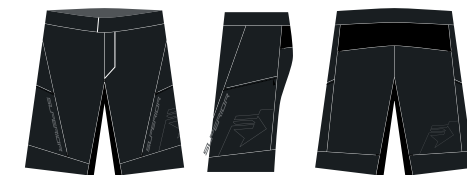

MTB BAGGY SHORTS
Micro Fabric & Neoprene, Black / Gray