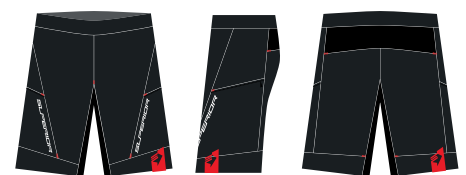

MTB BAGGY SHORTS
Micro Fabric & Neoprene, Black / White / Red