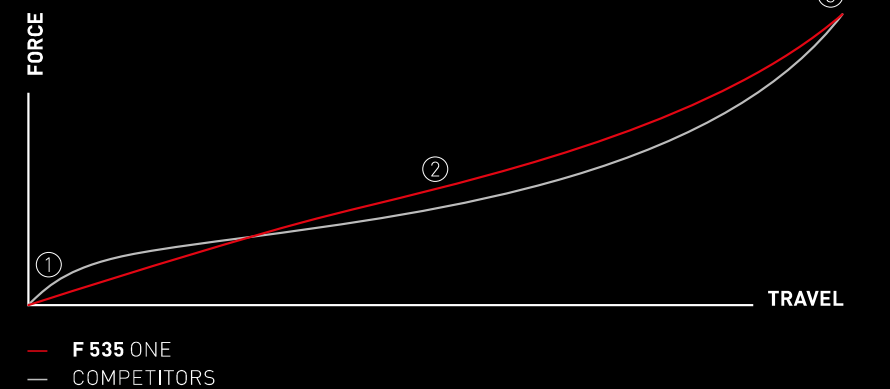

COILPAIR

COIL PERFORMANCE / AIR WEIGHT

COILPAIR combines a coil spring with an air spring system to provide the best of both worlds. Due to the zero friction of the coil spring, it compresses before the air spring piston even starts to move, providing real coil sensitivity. The high-end LINEAIR system is not only lightweight, it also features the much appreciated bottom-out resistance of an air spring.

1. **SPRING CURVE**
- ① Low breakaway force: COILPAIR
  - ② Linear mid-stroke: LINEAIR
  - ③ Bottom-out control: APT